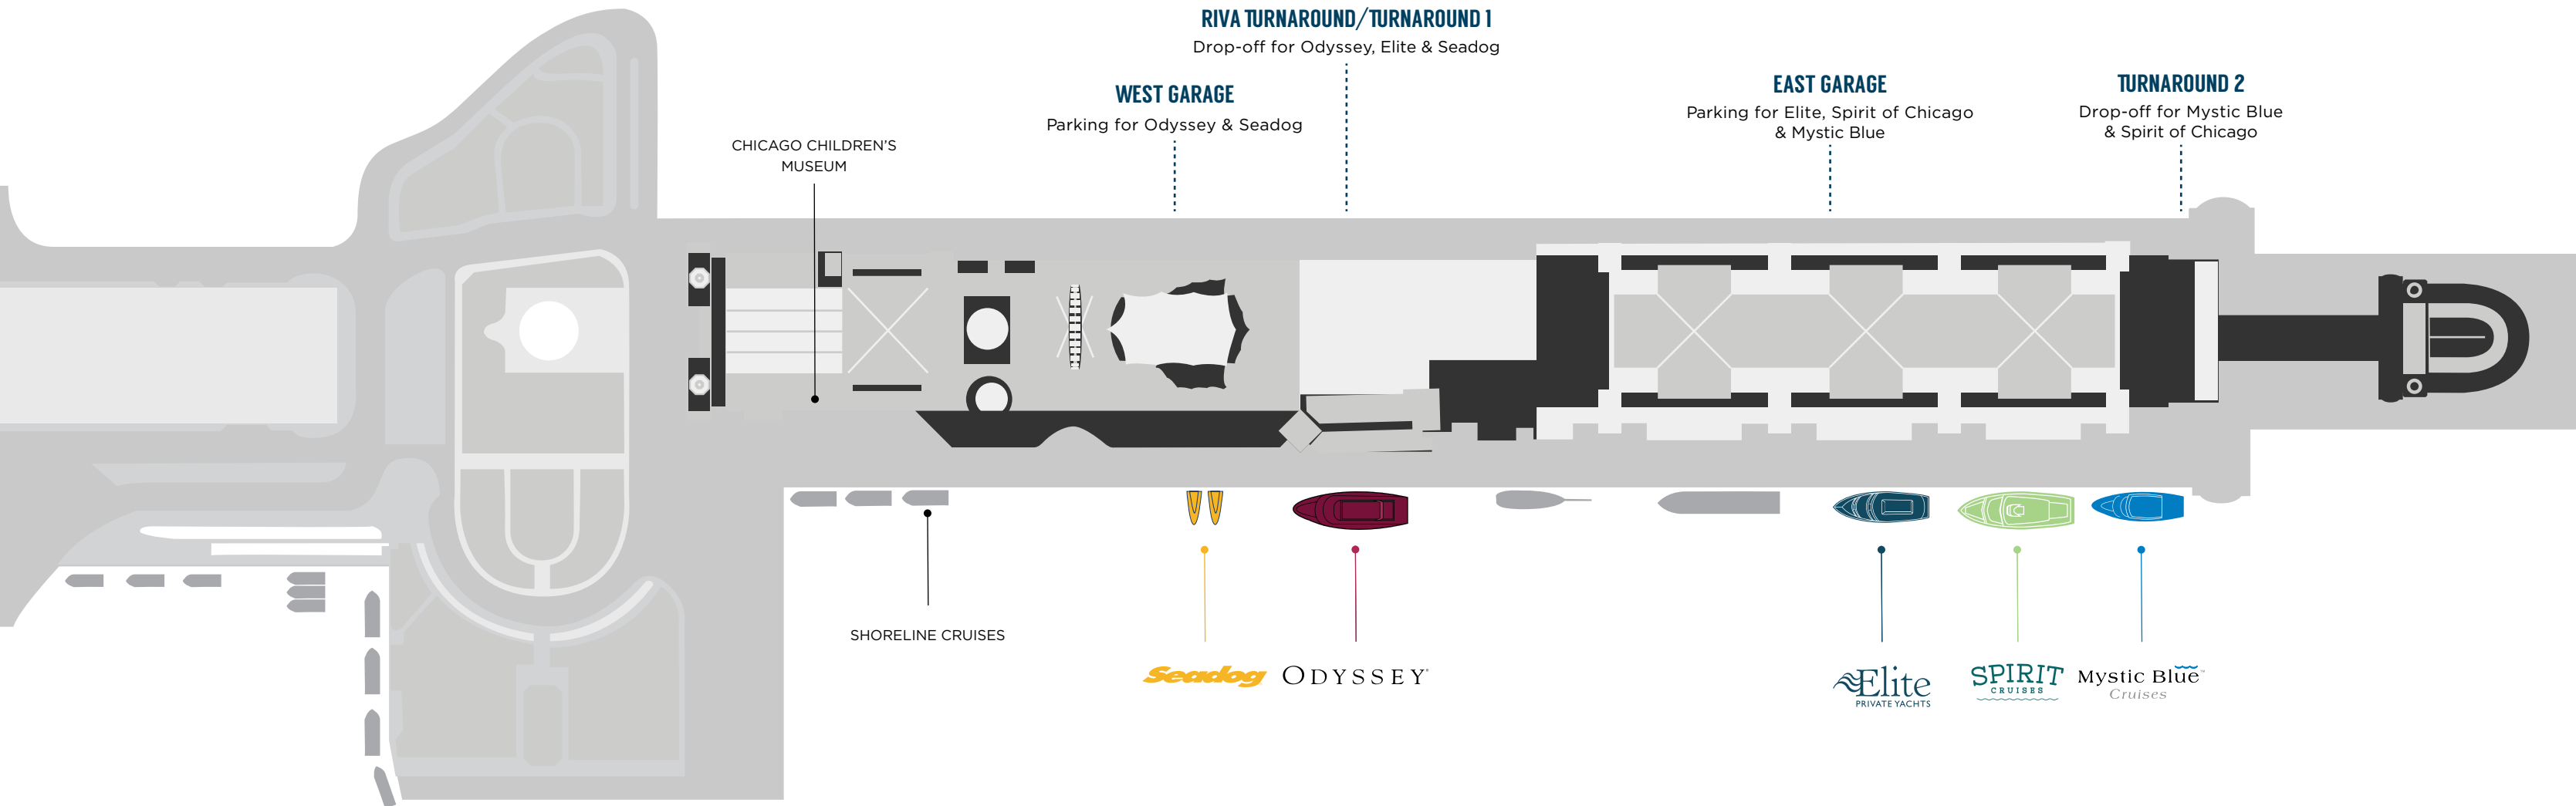

ENTERTAINMENT CRUISES

MAP OF NAVY PIER